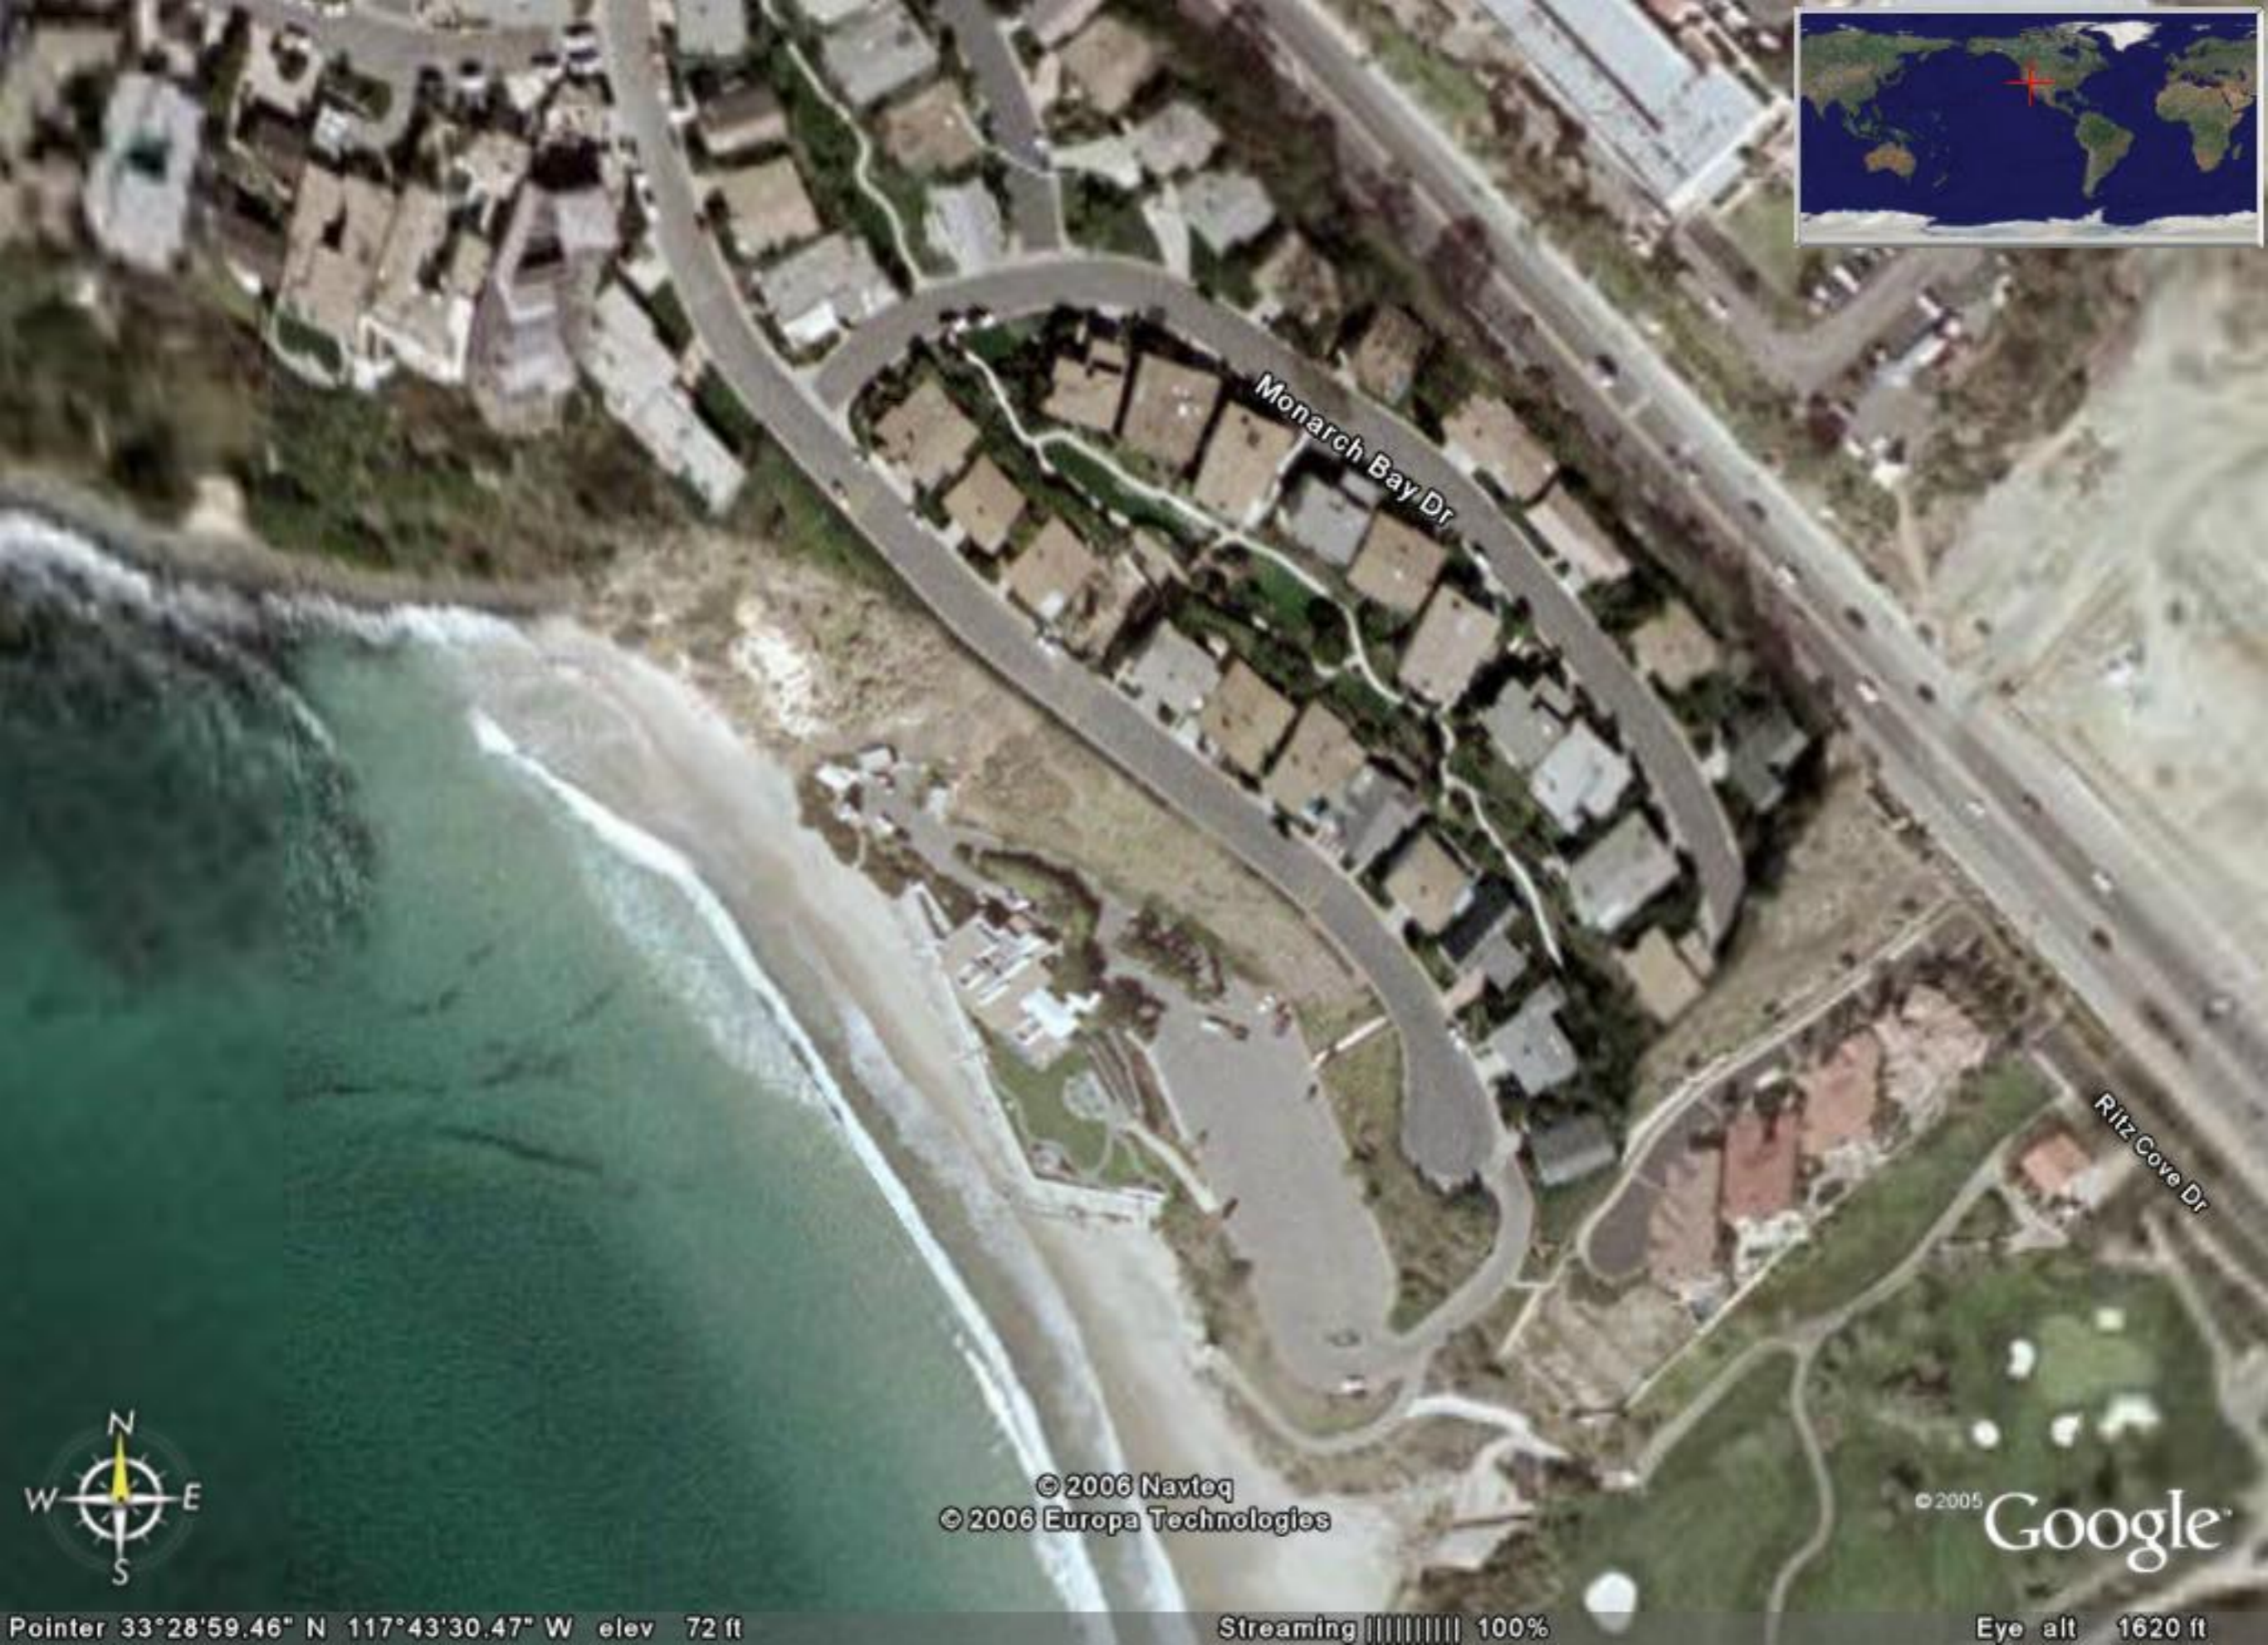

S Callecita
S Encino
S Alta Mira Rd

Adriatic Dr
Mediterranean Dr

Azores
Baleari

Seven Seas Dr

Caspian Sea Dr

Atlantis Way

Monarch Bay Dr

Monarch Bay Plz

Ritz Cove Dr

© 2006 Navteq
© 2006 Europa Technologies

© 2005 Google

Pointer 33°29'11.07" N 117°43'45.08" W elev 170 ft

Streaming ||||| 100%

Eye alt 5533 ft

Monarch Bay Dr

Ritz Cove Dr

© 2006 Navteq
© 2006 Europa Technologies

© 2005 Google™

Pointer 33°28'59.46" N 117°43'30.47" W elev 72 ft

Streaming ||||| 100%

Eye alt 1620 ft